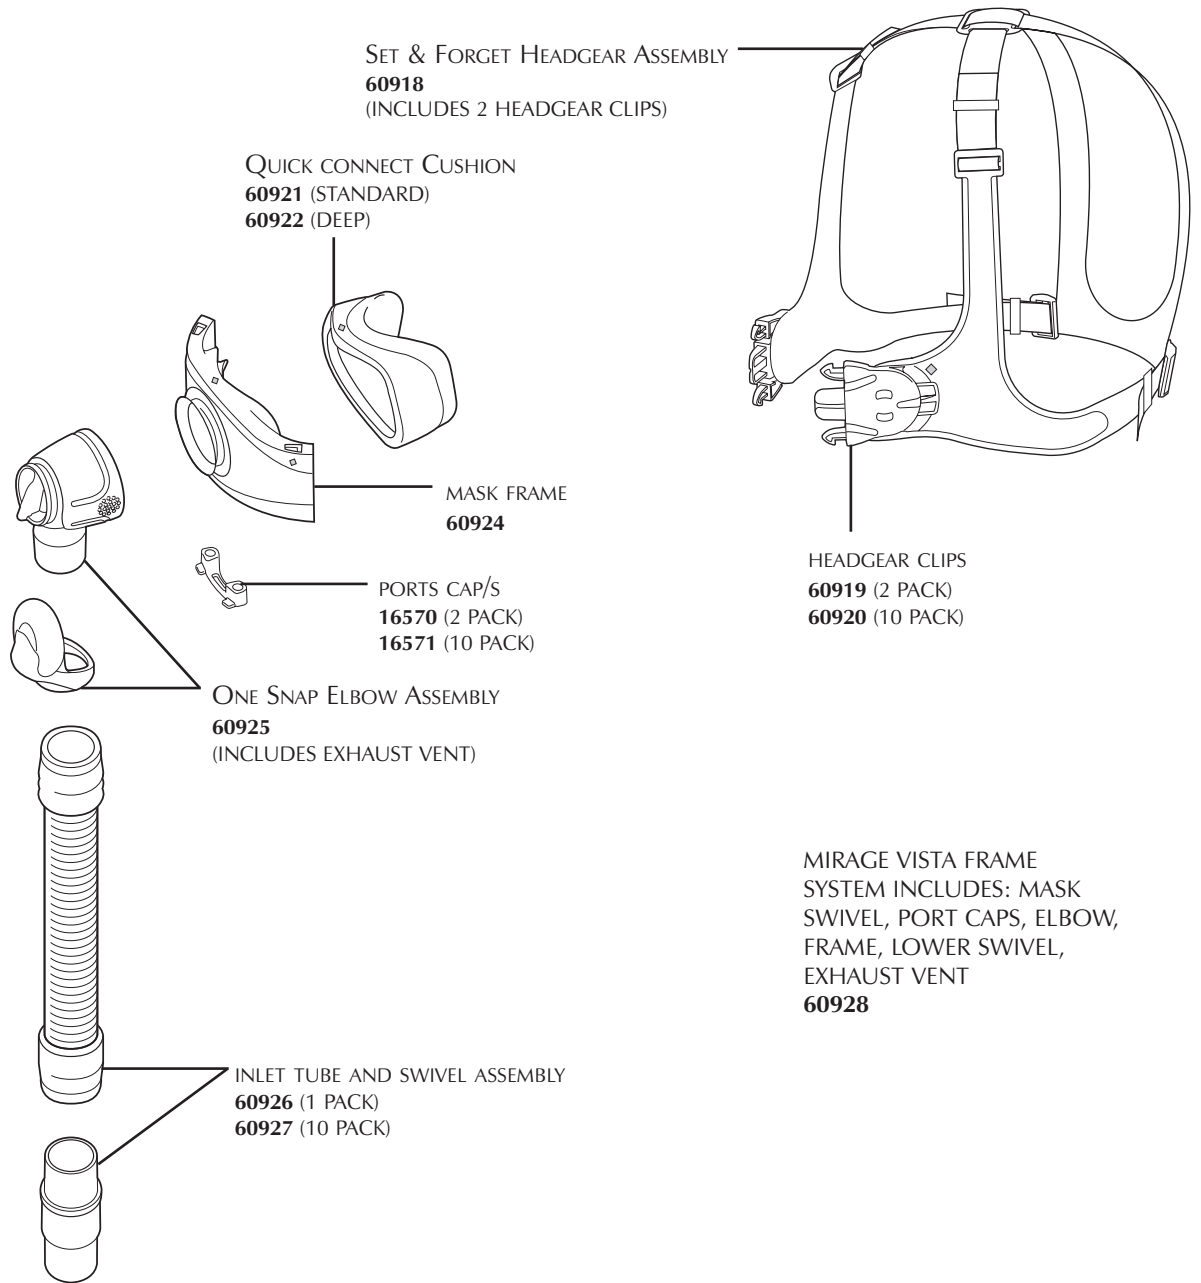

MIRAGE[®] VISTA MASK

RESMED

MIRAGE[®] VISTA[™] MASK COMPONENTS

FULLY ASSEMBLED MIRAGE VISTA MASK	
PART NUMBER	DESCRIPTION
60000	Mirage Vista Mask System - Standard
60001	Mirage Vista Mask System - Deep